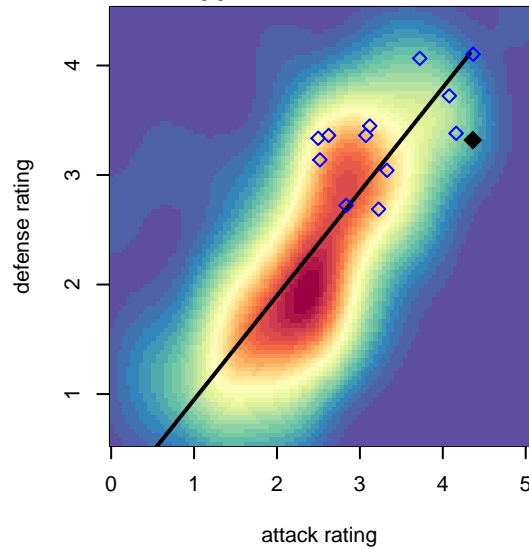

**attack and defense rating
relative to others at age
and all opponents in last 13 months**