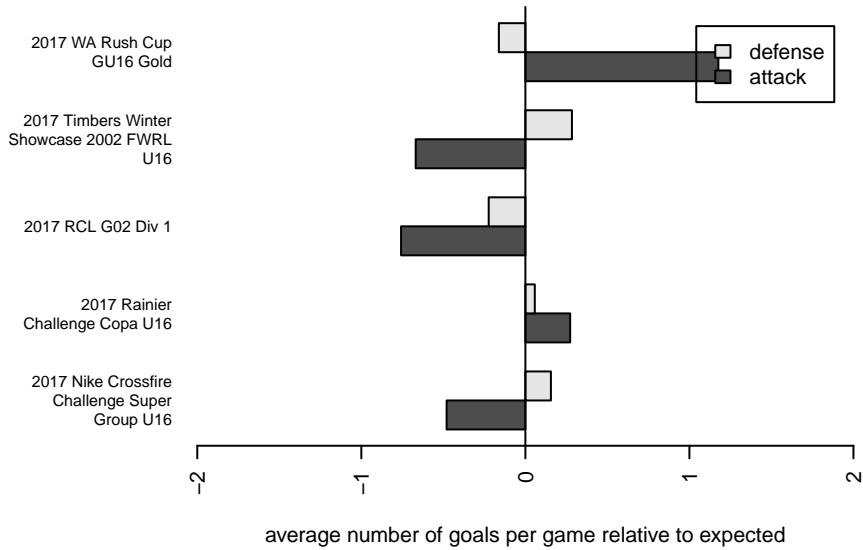

Performance relative to 13 month average