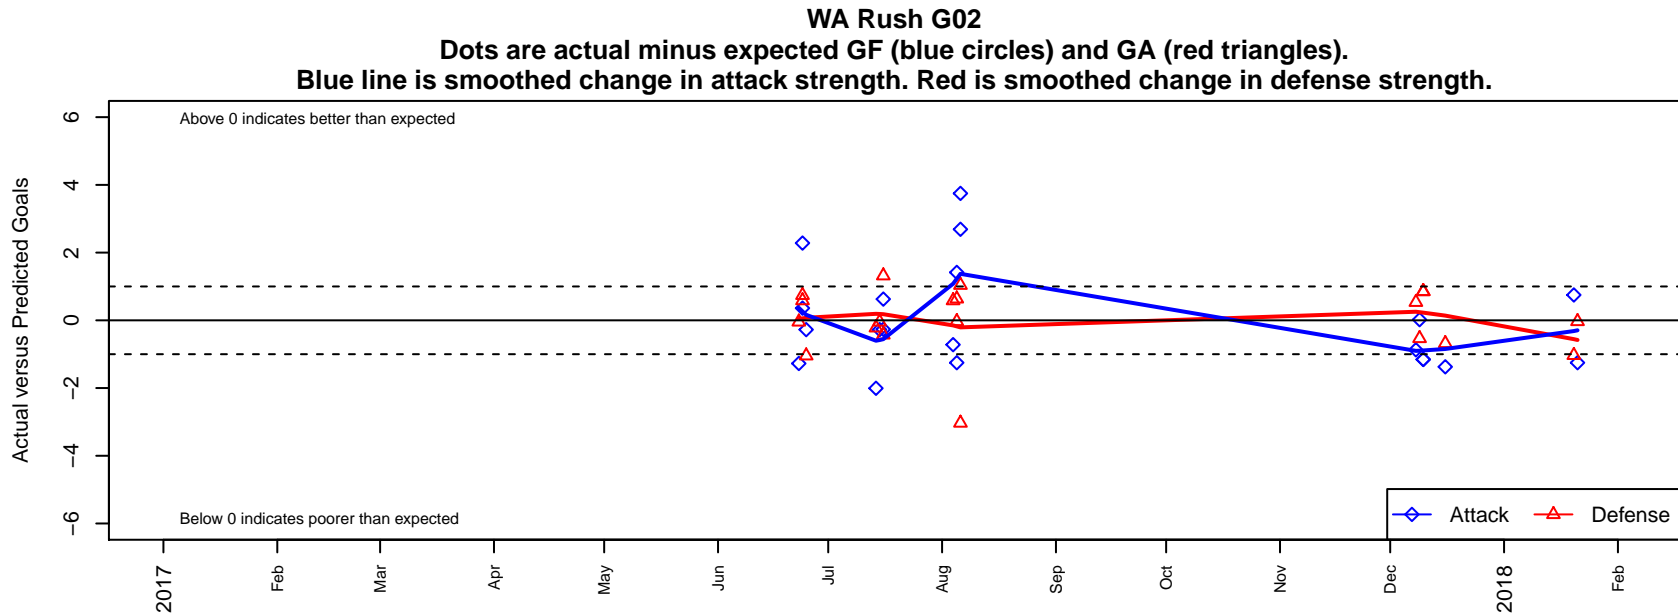

**attack and defense variance (black dot)
relative to other teams
and top 10 in region**

**attack and defense rating
relative to others at age
and all opponents in last 13 months**

WA Rush G02

Washington Rush SC
Everett, WA
G02 total strength=1908
attack=78.39 defense=27.63
fall league = RCL G02 Div 1

alt names used:
Wa Rush G02
Washington Rush G02 A
WASHINGTON RUSH G02 RUSH
WASHINGTON RUSH G02 RUSH (WA)
WASHINGTON RUSH WA RUSH G02 (WA)

Venues played:
2017 Rainier Challenge Copa U16
2017 Nike Crossfire Challenge Super Group U'
2017 WA Rush Cup GU16 Gold
2017 Timbers Winter Showcase 2002 FWRL U
2017 RCL G02 Div 1