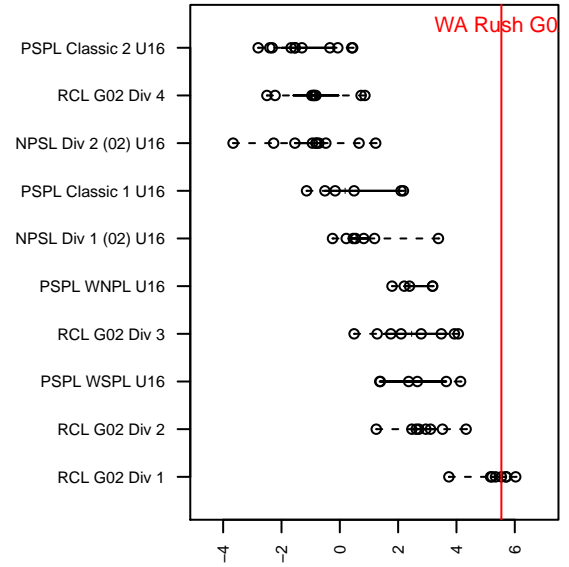

**attack and defense rating
relative to others at age
and all opponents in last 13 months**