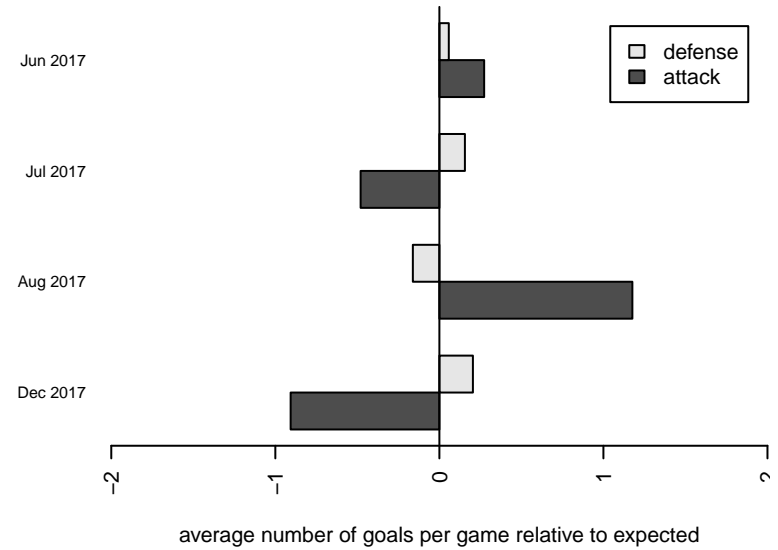

Performance relative to 13 month average