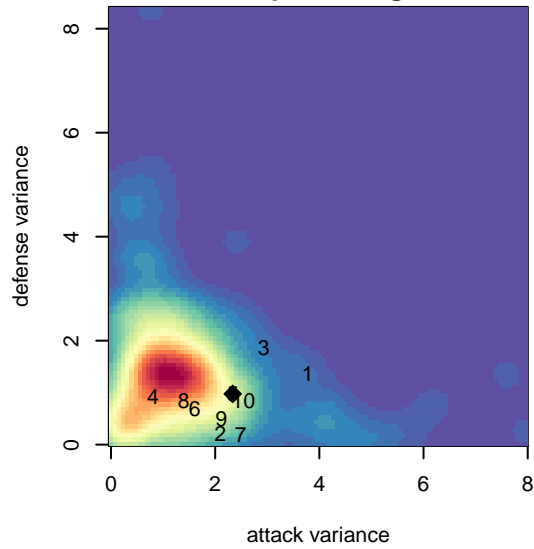

**attack and defense variance (black dot)
relative to other teams
and top 10 in region**